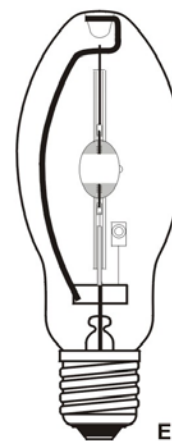

## HID LAMPS & BALLASTS

### HIGH INTENSITY DISCHARGE (HID) LAMPS

Clear, metal halide lamps. Hot restart time of 3-5 minutes, manufactured in an ISO 9001/2000 certified factory, with a 1 year warranty.

Glantz Code	Description	Base	Bulb	Qty per Case
XIMH1000	1000W Metal Halide Clear Bulb	E39 - Mogul	BT56	6
XIMH1000MB	1000W Metal Halide Reduced Jacket Clear Bulb	E39 - Mogul	BT37	12
XIMH175	175W Metal Halide Clear Bulb	E39 - Mogul	ED28	12
XIMH175M	175W Metal Halide Medium Base Clear Bulb	E26 - Medium	ED17	12
XIMH250	250W Metal Halide Clear Bulb	E39 - Mogul	ED28	12
XIMH320	320W Metal Halide Clear Pulse Start Bulb	EX39 - Mogul	BT28	12
XIMH400	400W Metal Halide Clear Bulb	E39 - Mogul	ED37	12
XIMH400MB	400W Metal Halide Reduced Jacket Clear Bulb	E39 - Mogul	ED28	12

### METAL HALIDE BALLAST

Core and coil, multi-tap metal halide ballast for indoor or protected outdoor locations.

Description	Glantz Code
175W Core & Coil Metal Halide Ballast	XH175MH
250W Core & Coil Metal Halide Ballast	XH250MH
320W Core & Coil Metal Halide Ballast	XH320MH
400W Core & Coil Metal Halide Ballast	XH400MH
1000W Core & Coil Metal Halide Ballast	XH1000MH